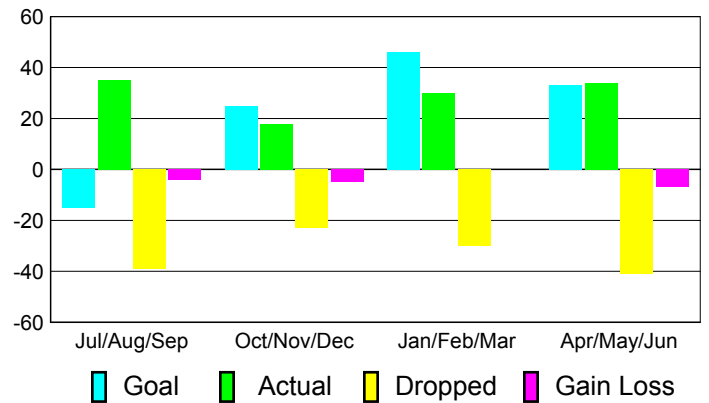

Membership Results 2010-2011

Goal, New, Dropped, Gain/Loss

Comparison of Membership Gain/Loss

Current Year Compared to the Previous Year