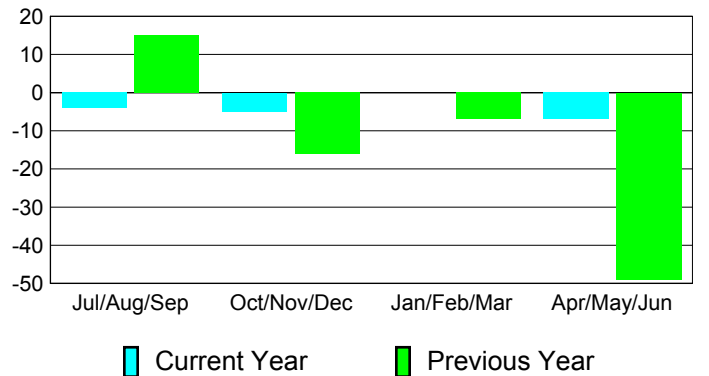

**Membership Results
2010-2011**

**Membership
2009-2010**

Month	Net Memb Goal	Actual New Memb	Actual Dropped Memb	Gain/Loss of Memb	Gain/Loss of Memb
Jul/Aug/Sep	-15	35	-39	-4	15
Oct/Nov/Dec	25	18	-23	-5	-16
Jan/Feb/Mar	46	30	-30	0	-7
Apr/May/June	33	34	-41	-7	-49
Totals	89	117	-133	-16	-57

Membership Results 2010-2011

Goal, New, Dropped, Gain/Loss

Comparison of Membership Gain/Loss

Current Year Compared to the Previous Year

Gender Comparison 2010-2011

Jul/Aug/Sep

Oct/Nov/Dec

Jan/Feb/Mar