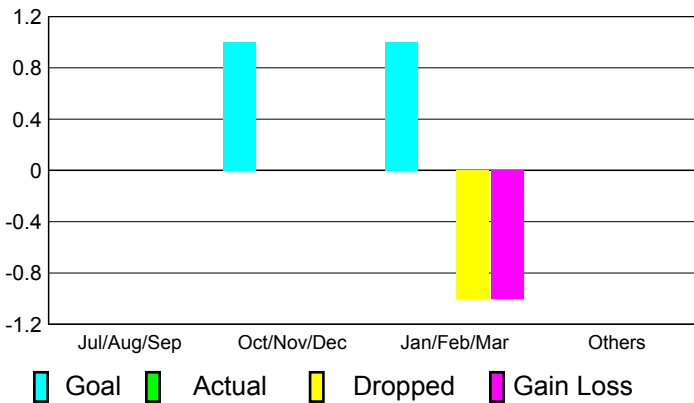

2010-2011 GMT Reports for District (or Undistricted) **District 6 NE**

GMT: **Jeff Kriz**

Location: **COLORADO**

GMT CA: **1**

CLUBS

**Club Results
2010-2011**

**Clubs
2009-2010**

Month	New Club Goal	Actual New Clubs	Actual Dropped Clubs	Gain/Loss of Clubs	Gain/Loss of Clubs
Jul/Aug/Sep	0	0	0	0	1
Oct/Nov/Dec	1	0	0	0	0
Jan/Feb/Mar	1	0	-1	-1	0
Apr/May/June	0	0	0	0	0
Totals	2	0	-1	-1	1

Club Results 2010-2011

Goal, New, Dropped, Gain/Loss

Comparison of Club Gain/Loss

Current Year Compared to the Previous Year

YTD Status Quo Clubs 2010-2011

Status Quo Clubs Compared to Status Quo Members

MEMBERSHIP

**Membership Results
2010-2011**

**Membership
2009-2010**

Month	Net Memb Goal	Actual New Memb	Actual Dropped Memb	Gain/Loss of Memb	Gain/Loss of Memb
Jul/Aug/Sep	-15	35	-39	-4	15
Oct/Nov/Dec	25	18	-23	-5	-16
Jan/Feb/Mar	46	30	-30	0	-7
Apr/May/June	33	34	-41	-7	-49
Totals	89	117	-133	-16	-57